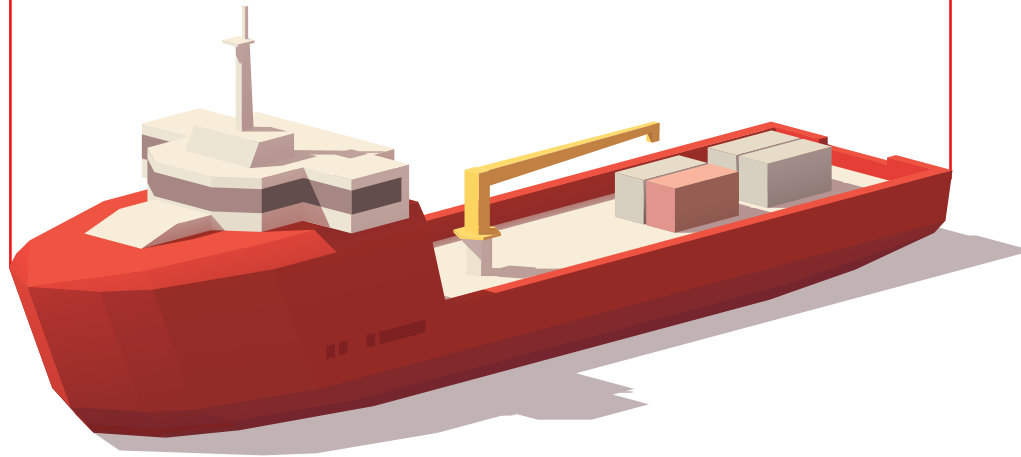

MOST VALUABLE VESSEL

Harvey Patriot

Large PSV

\$35.61

Source: VesselsValue November 2019