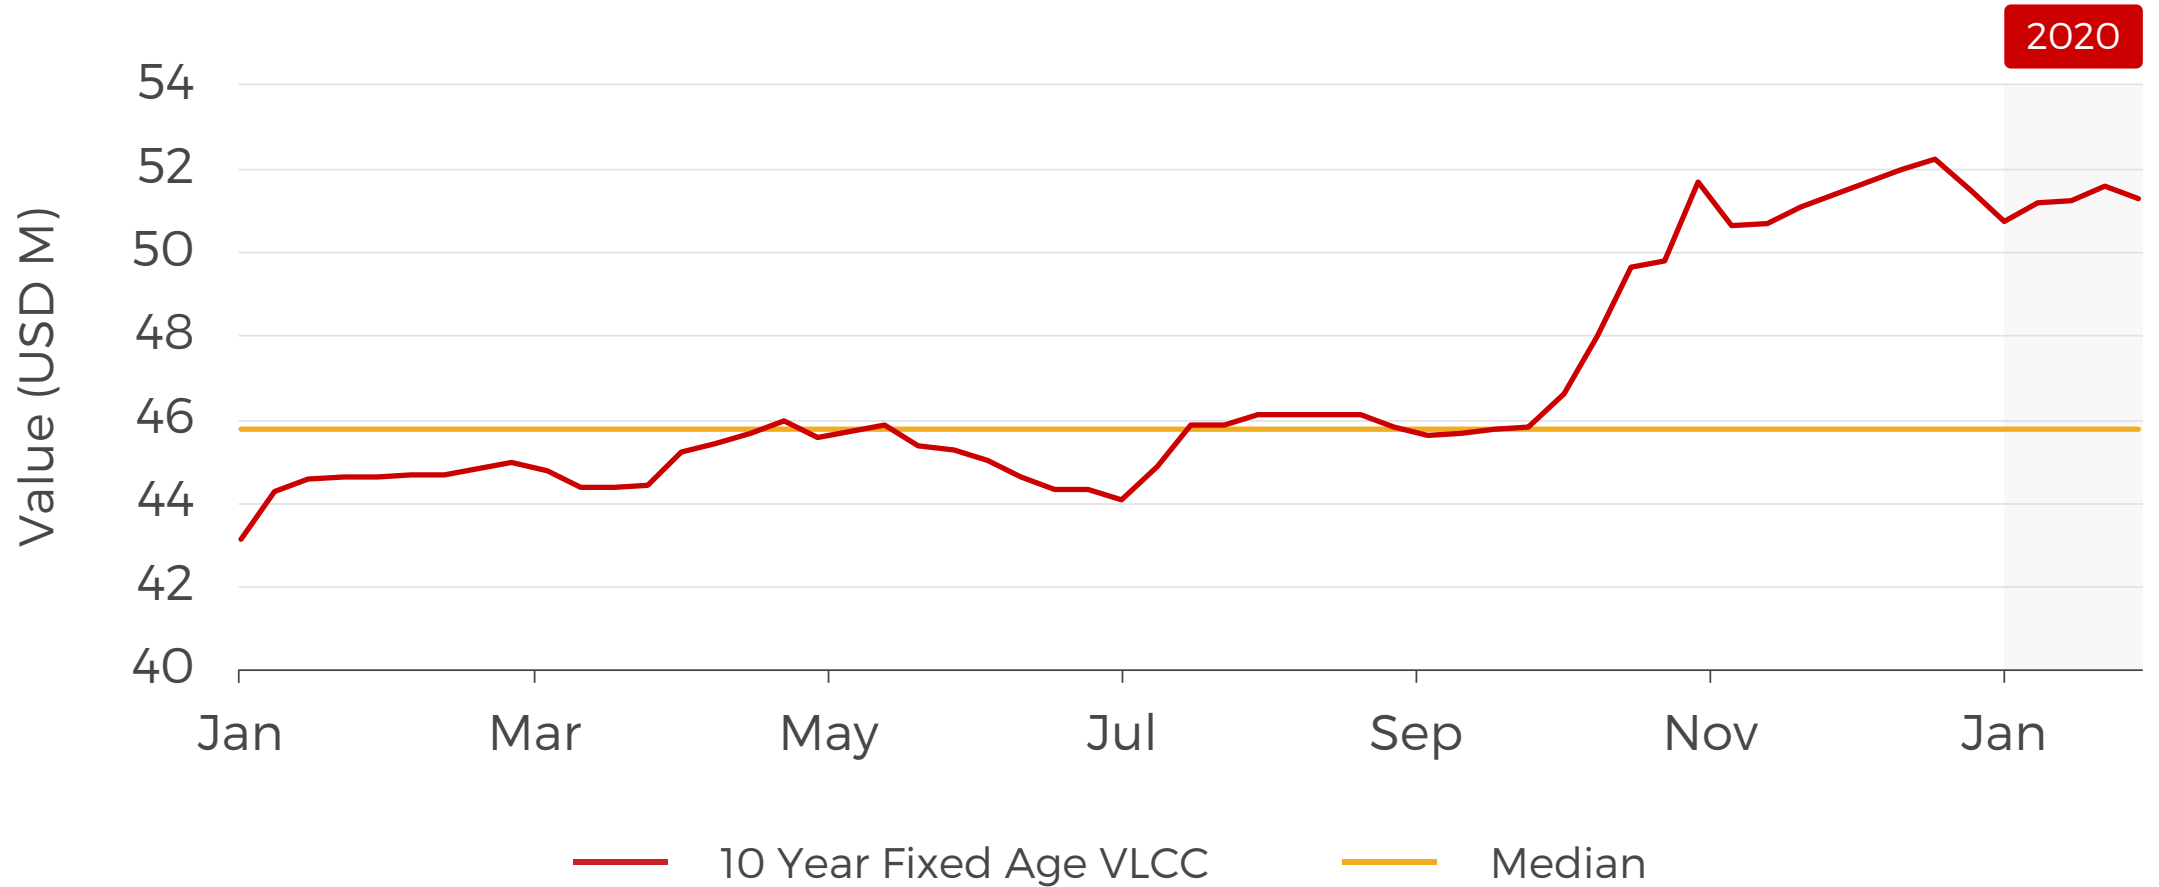

# 10 Year Old VLCC Fixed Age Value

Source: VesselsValue