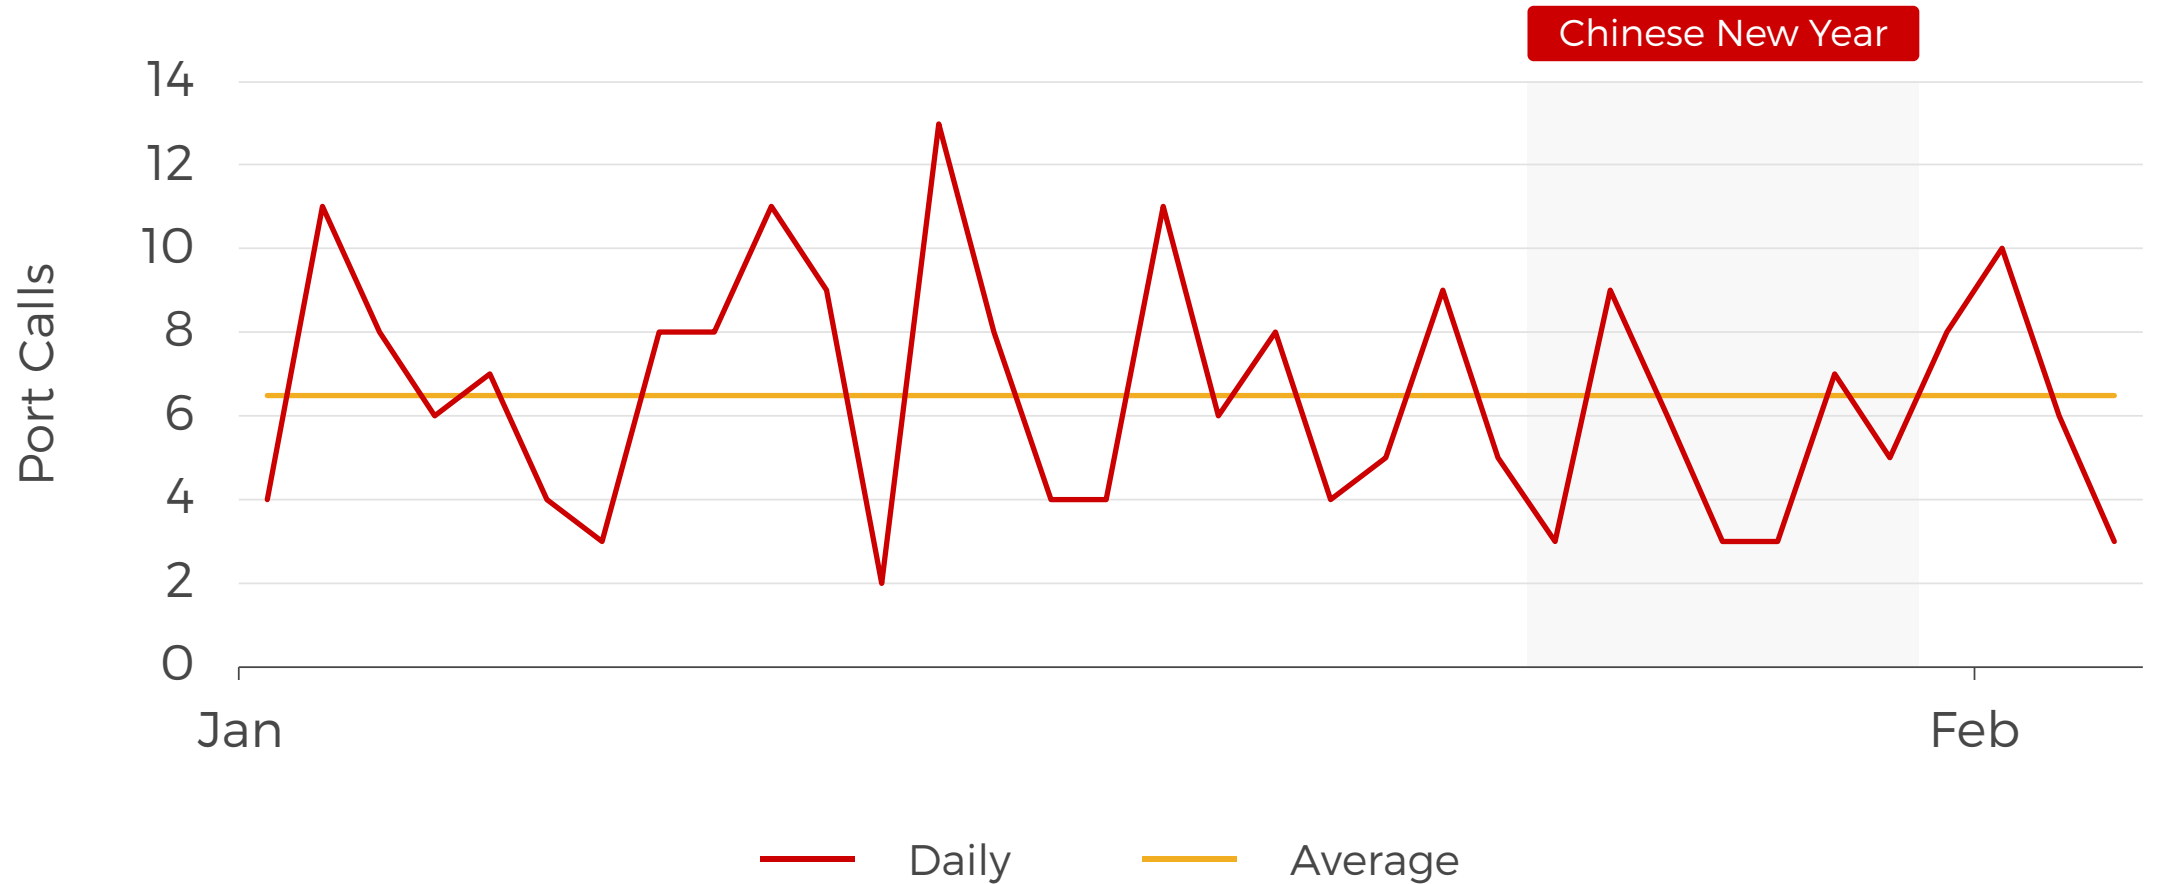

# Daily Crude Tanker Port Calls in China

Source: VesselsValue