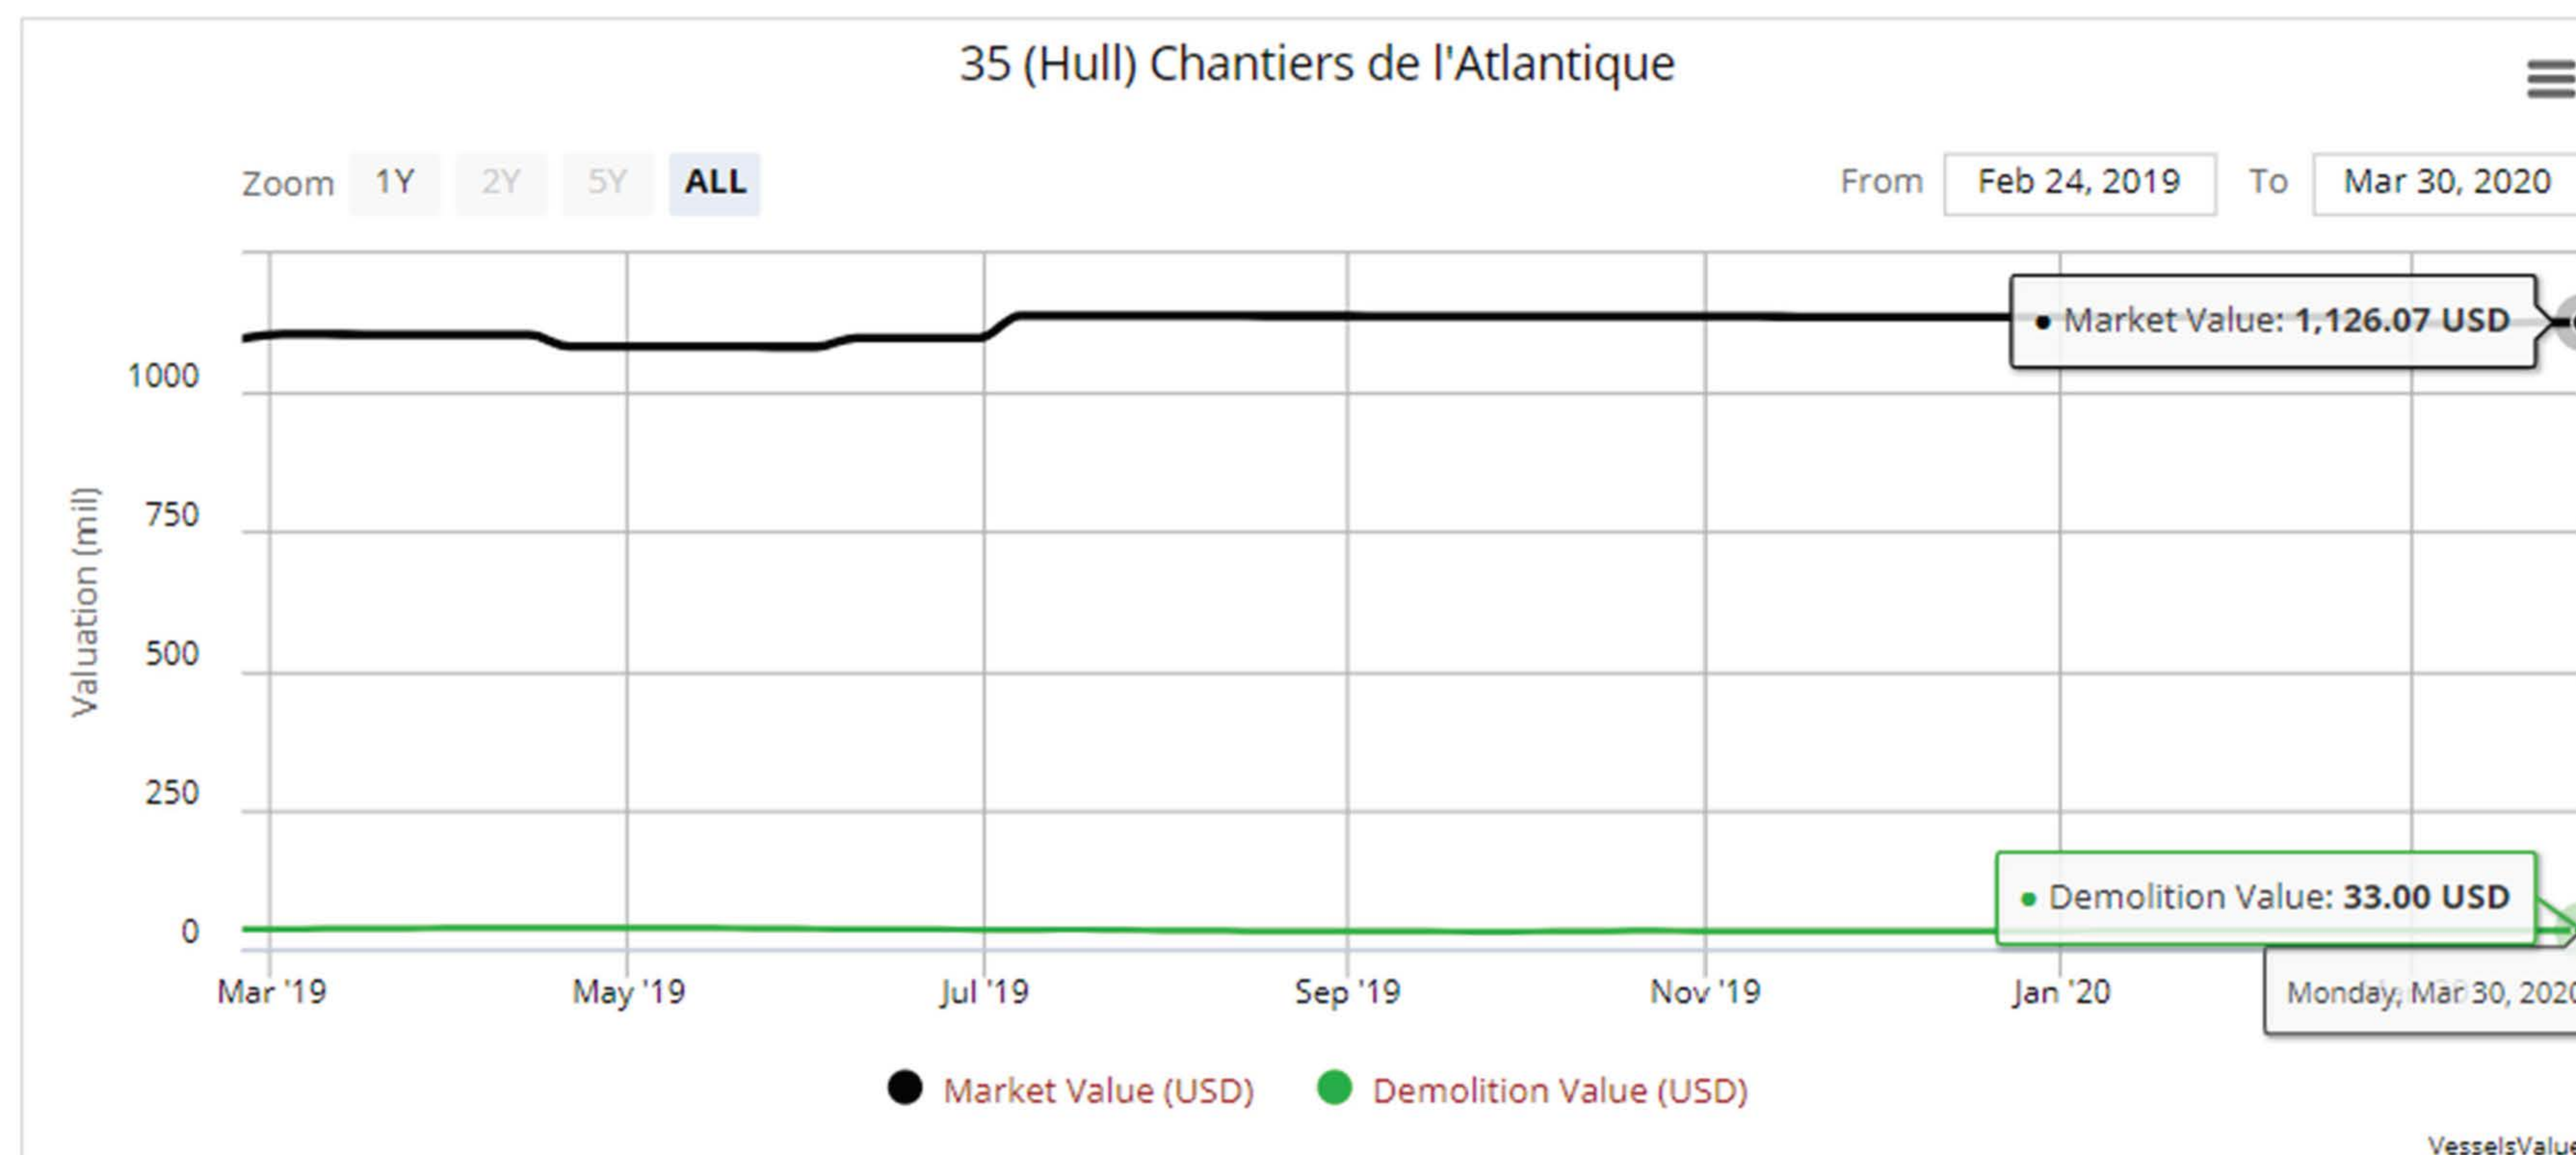

### 35 (Hull) Chantiers de l'Atlantique

Type MEGA CRUISE GT 231,000 PAX 6,360 BLT Sep 2023 Chantiers de l'Atlantique Age -3.42 years Status On Order

- Royal Caribbean International United States of America
- Royal Caribbean International United States of America

Mon 30 Mar 2020 Historical

Market Value <sup>i</sup>      Demolition Value <sup>i</sup>

**1,126.07**      **33.00**

Values in USD mil unless specified. Values subject to disclaimer. This is not a valuation certificate.

- Values
  - Finance
  - Trade
  - Vessel Details
  - Cousins
  - Notes 0
  - Documents 0
- Market | Newbuild | Demolition

52 Week Average: 1082.32 MIN 1138.77 MAX 1124.01 AVG

CHART GUIDE  
How to use

EXPORT HISTORICAL VALUES  
Monthly | Weekly | Daily

CHANGE CHART  
Historical Valuation  
Historical Fixed Age Valuation